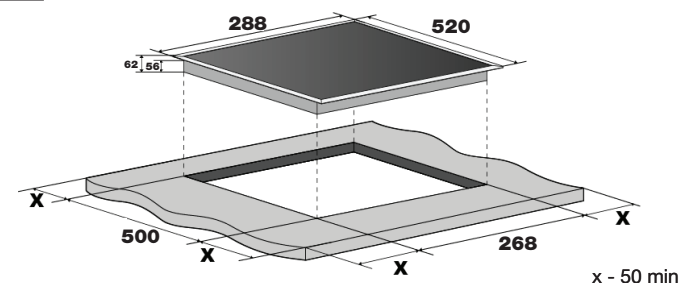

SPECIFICATIONS

Black

- 2 cooking zones:
  - 1x 140mm zone - 1500w
  - 1x 180mm zone - 1800w

Electrical power: 220-240v, 50-60hz

Nominal power: 3500W