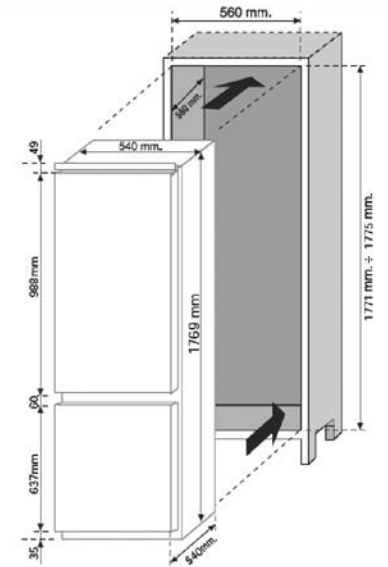

Eurotech 190 Litre Integrated Fridge Freezer
ED-IFF190L

Description

- If you're looking to create the perfect interior our Eurotech Integrated Fridge Freezer is perfect, you can choose the cabinetry for the front that will match your dream kitchen.

Features

- Frost free
- Electronic temperature control
- Multi-flow cooling system
- Interior LED lighting
- Open door alert
- 1x vegetable crisper
- 1x fresh zone deli drawer
- 3x balconies on door
- 3x glass shelves with silver profile
- 3x drawer freezer compartment
- 3 Star Energy Rating
- 190L Net

Dimensions

HEIGHT: 1770 mm
WIDTH: 540 mm
DEPTH: 540 mm

Manufacturer Warranty: 5 Year