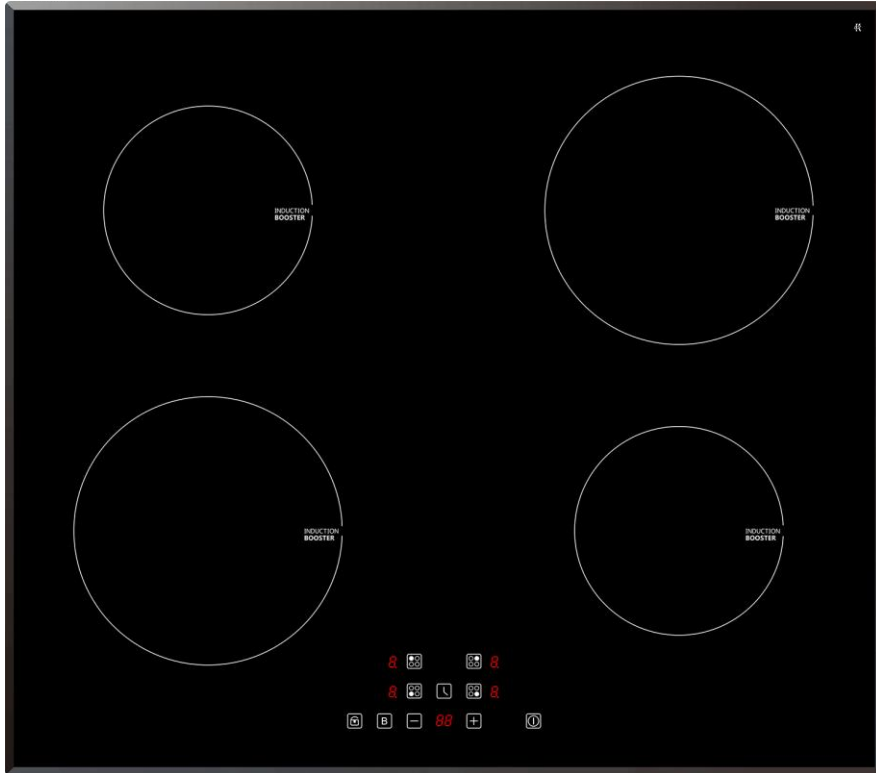

Eurotech 60cm Induction Cooktop

Eurotech 60cm Induction Cooktop
ED-IC604
ED-IC604.2

Manufacturer Warranty: 5 Year

Description

Introducing the Eurotech 60cm 4 Zone Induction Cooktop - a stylish addition to your kitchen with its sleek black Schott Ceramic Glass finish. The touch control panel makes it easy to operate and gives you complete control over your cooking experience. With 9 adjustable heat levels, you can set the temperature to suit your culinary needs. Each zone has an individual timer with a maximum setting of 99 minutes for precise cooking times. The pan sensor automatically adjusts the heat according to the presence of cookware. Safety features include an automatic safety cut-off, residual heat indicators, and a child lock function.

Features

- With 9 heat settings, you'll have the control you need from simmering to boiling
- Touch control
- Bevelled edge
- Front control panel
- Digital timer setting 0-99mins
- Child lock function
- Residual heat indicator
- Automatic shut-off mechanism
- 4 burners:
  - 2x 1500/2000 w (Boost)
  - 2x 1200/1500 w (Boost)

Dimensions

HEIGHT: 60 mm
WIDTH: 590 mm
DEPTH: 520 mm