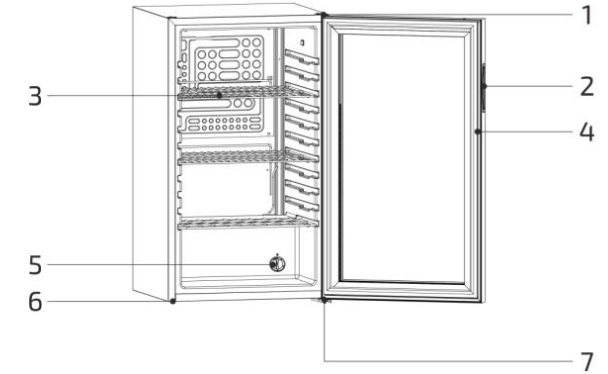

## Description

- This convenient Beverage Centre uses compressor cooling technology for fast and consistent cooling in all conditions. It's large capacity and adjustable shelves ensure plenty of room for all your beverages.

## Features

- Compressor direct cooling
- Glass door with double layers, outside tempered glass
- Stainless Steel handle
- Cooling Capacity: 3-10 °C

## Dimensions

HEIGHT: 840 mm  
WIDTH: 474 mm  
DEPTH: 440 mm

1: Upper Hinge  
2: Door Handle  
3: Shelf  
4: Door Gasket

5: Temperature Control  
6: Adjust Foot  
7: Bottom Hinge