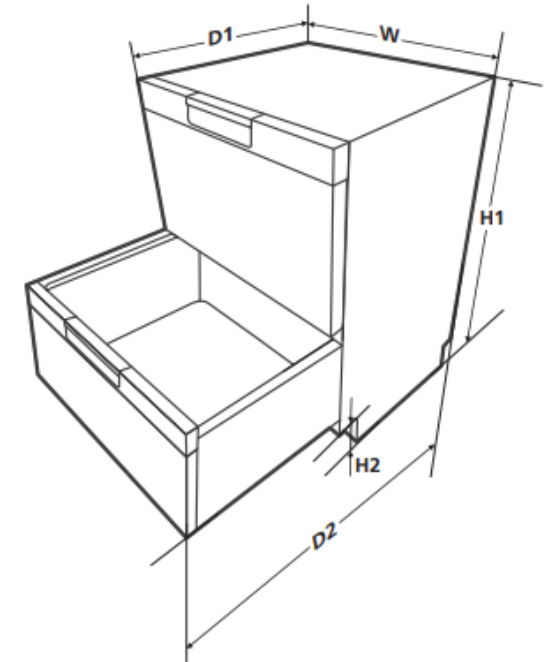

Plus with the dual drawers, you can split the wash loads for what works for you whether you need a couple of plates washed or have the kitchen cupboard of utensils that need washing.

Features

- 14 place setting
- Magic cutlery basket
- 1-24 hour delay start
- Stainless steel cavity
- 2 Independent cycles
- Noise rating: 47dB
- 3.5 star energy rating
- 4.5 star water rating

• Dimensions

HEIGHT: 820 mm
WIDTH: 595 mm
DEPTH: 570 mm

Eurotech Pro 60cm Double Dishwasher Cabinet

EDP-DDCBK

ED-DDCSS

Manufacturer Warranty: 5 Year