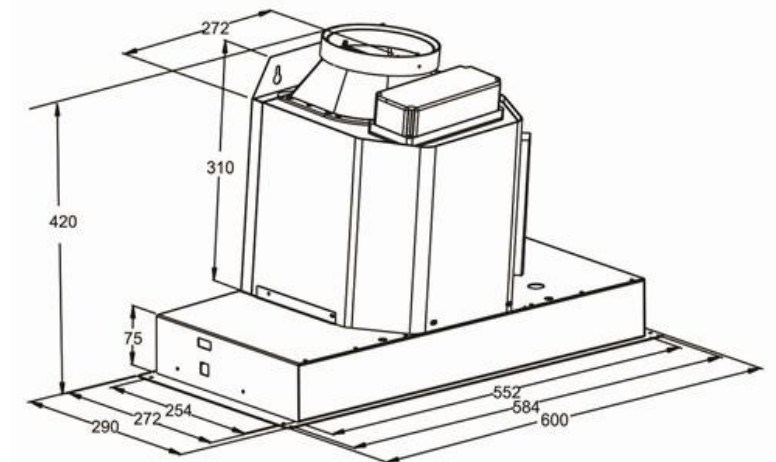

Features

- 3 Speed Motor
- Push Button
- 760m³/hr Extraction Rate
- Led Lamps (2 x 1.5W)
- 150mm Top Ducting
- Washable Aluminium Filter
- Carbon Filters Available for Recirculation

• Dimensions

HEIGHT: 420 mm
WIDTH: 600 mm
DEPTH: 290 mm