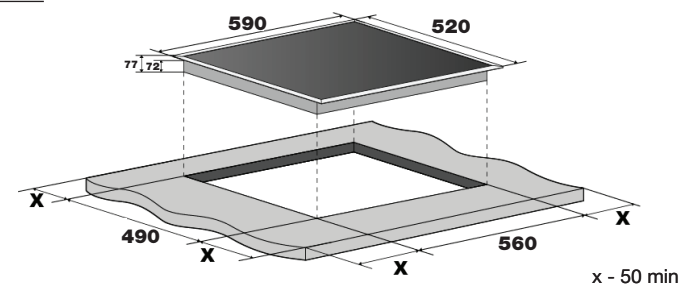

SPECIFICATIONS

Black

- 4 cooking zones:
- 2x 140mm Zones - 1200W/1500W (Booster)
- 2x 180mm Zones - 1500W/2000W (Booster)

Electrical power: 220-240v, 50-60hz

Nominal power: 7000W