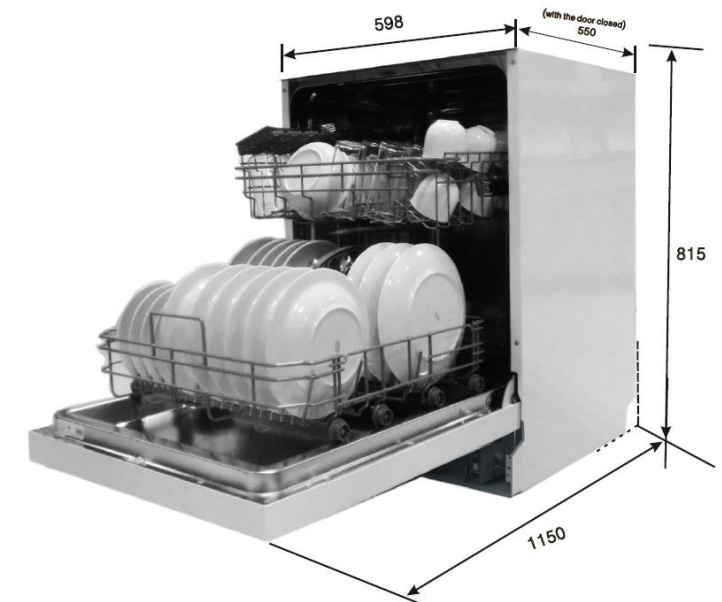

Trieste

Trieste 6 Pro 12 Place Integrated Dishwasher

Description

Enjoy the simple pleasures in life of cooking and eating without the hassle of cleaning with a Trieste dishwasher. With a stylish white design, it's bound to look great in any kitchen and using the latest technology you'll have the exact cleaning programme for when the time arises.

Features

- Number of Place Settings: 12
- Number of Programmes: 6
- Upper & Lower Spray Arms
- Energy Rating: 3.5 Star
- Water Rating: 4.5 Star

• Dimensions

HEIGHT: 815 mm
WIDTH: 598 mm
DEPTH: 550 mm

Trieste 6 Pro 12 Place Integrated Dishwasher
(Handle and Panel not included)
TRD-ID12P