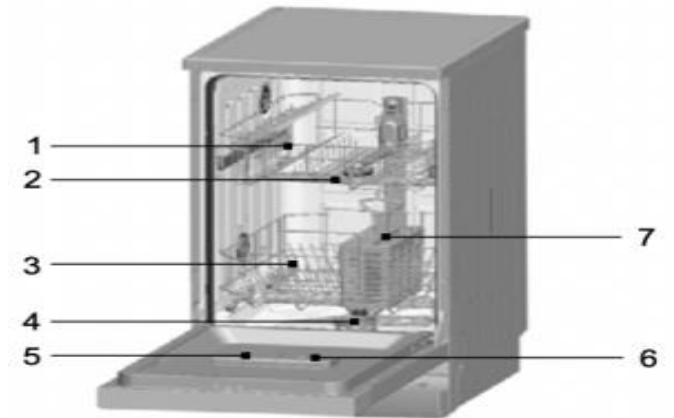

Features

- 12 place settings
- 6 wash programmes:
 - Intensive
 - Normal
 - Rapid
 - Heavy
 - Rinse
 - Soak
- Button control panel
- 1–24 hour delay start
- Child lock
- Removable top
- Upper and lower spray arms
- 3 star energy rating
- 4 star water rating

• Dimensions

HEIGHT: 845 mm
WIDTH: 600 mm
DEPTH: 600 mm

- 1 Upper Basket
- 2 Spray Arms
- 3 Lower Basket
- 4 Filters
- 5 Detergent Dispenser
- 6 Rinse Aid Dispenser
- 7 Cutlery basket