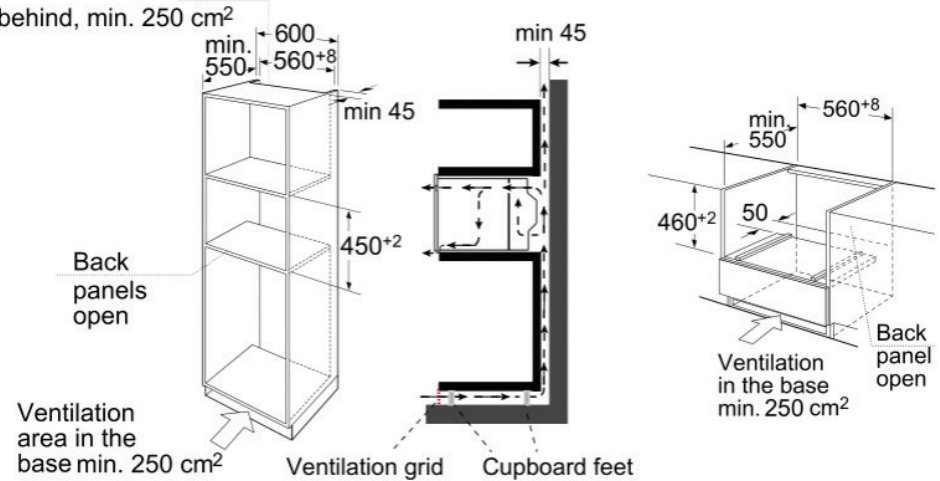

DIMENSIONS

HEIGHT	455mm
WIDTH	595mm
DEPTH	525mm

FEATURES

- 13 Auto menus
- Digital touch control
- LED display
- Child safety lock

SPECIFICATIONS

- Stainless steel front panel
- 44L Stainless steel oven capacity
- 96mm High control panel
- Accessories: Turntable: 360mm / Grill rack

- Microwave input(W): 1750
- Microwave output(W): 1650
- Convection output(W): 2300
- Max. power: 3300W

Ventilation openings
behind, min. 250 cm²

Note: There should be gap above the oven.